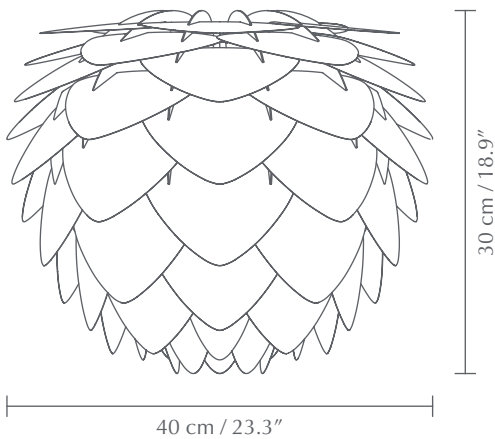

ALUVIA MINI

Designed by UIMAGE Design Team

Pendant, floor and table lampshade
Compatible with E26 / E27

Flip 180°

Unbreakable

DIMENSIONS
Ø: 40 cm / 23.3"
H: 30 cm / 18.9"

MATERIAL
Aluminium, Polypropylene and Polycarbonate

WEIGHT INCL. PACKAGING
1,3 kg / 5.7 lb

LIGHT SOURCE
E26 / E27 - max 15W LED (not included)

PACKAGING
Gift box dimensions (W×H×D):
35.5 x 51.5 x 3 cm / 13.5 x 19.7 x 2.4"

ASSEMBLY TIME
20 min - video guide at umage.com