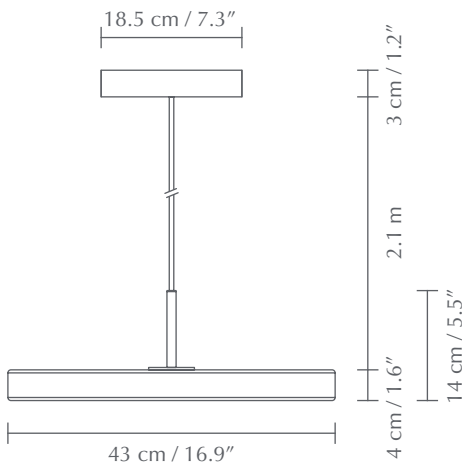

* For recommended external dimmers,
go to umagepress.com

Colour variations

pearl white
(RAL: 9001)

anthracite grey
(RAL: 7016)

forest green
(RAL: 6004)

petrol blue
(RAL: 3025)

ruby red
(RAL: 3032)

saffron yellow
(RAL: 1004)

UMAGE