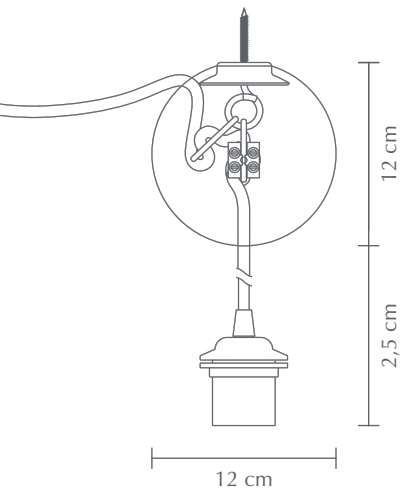

CANNONBALL

Designed by Soren Ravn Christensen

CERTIFICATION
CE (for indoor use)

DIMENSIONS
Ø: 12 cm

MATERIAL
Silicone
2.5 m textile cord, fitting and E26 / E27 socket

WEIGHT INCL. PACKAGING
660 g

LIGHT SOURCE
E26 / E27 - max 15W LED (not included)

PACKAGING
Gift box dimensions (L x W x H): 13.5 x 13.5 x 12.5 cm

ASSEMBLY TIME
1 min - video guide at umage.com

MEDIA KIT
Photos, 3D models, 2D drawings
Download at umagepress.com

ORDERING INFORMATION
Cannonball white #4031
Cannonball black #4032

Colour variations

white

black

UMAGE

CANNONBALL

Designed by Soren Ravn Christensen

A UNIQUE CANOPY

Inspired by the perfectly round shape of a sphere, Cannonball is a discreet and organic canopy created for pendant lights. With its timeless design and smooth, alluring feel, this silicone canopy serves a double purpose: a loop-in lighting wiring system and a unique way to decorate the pendant cord.

This light armature can be used with light sources within energy classes:

E27 - MAX 15 WATT LED
Ready to be installed and used with your UIMAGE lampshade
2,5 m (8' 2") cord
Lampshade and light source sold separately