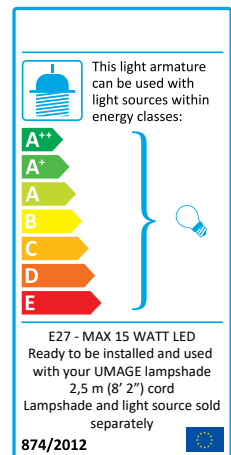

CANNONBALL

Designed by Soren Ravn Christensen

CERTIFICATION
CE (for indoor use)

DIMENSIONS
Ø: 12 cm

MATERIAL
Silicone
2.5 m textile cord, fitting and E26 / E27 socket

WEIGHT INCL. PACKAGING
660 g

LIGHT SOURCE
E26 / E27 - max 15W LED (not included)

PACKAGING
Gift box dimensions (L x W x H): 13.5 x 13.5 x 12.5 cm

ASSEMBLY TIME
1 min - video guide at umage.com

MEDIA KIT
Photos, 3D models, 2D drawings
Download at umagepress.com

ORDERING INFORMATION
Cannonball white #4031
Cannonball black #4032

Colour variations

white

black

UMAGE