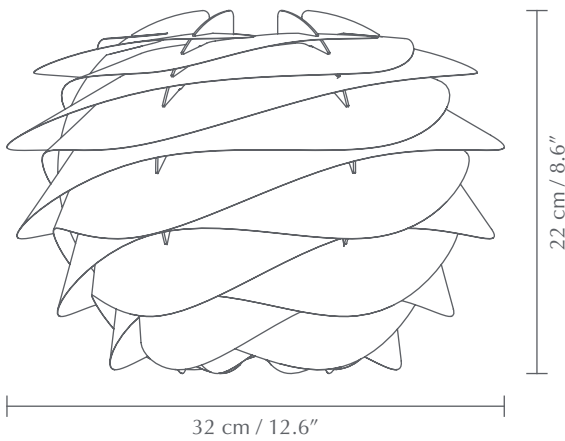

# CARMINA MINI

Designed by Soren Ravn Christensen & Anders Klem

Pendant, floor and table lampshade  
Compatible with E26 / E27

Flip 180°

Unbreakable

#### DIMENSIONS

Ø: 32 cm / 12.6"  
H: 22 cm / 8.6"