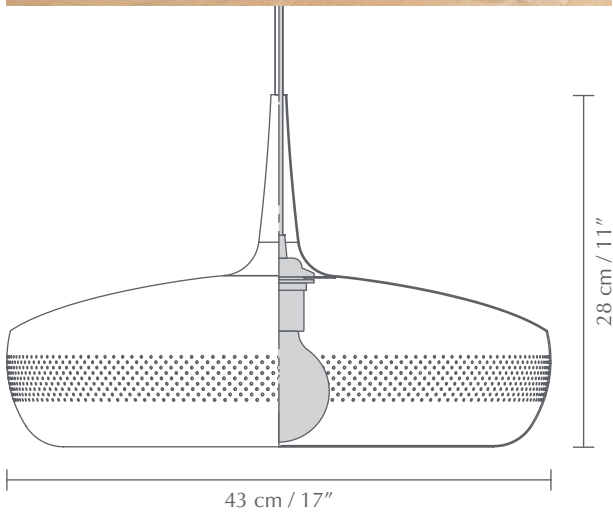

CLAVA DINE

Designed by Soren Ravn Christensen

 Pendant lampshade
Compatible with E26 / E27

 **DIMENSIONS**
Ø: 43 cm / 17"
H: 28 cm / 11"

 **MATERIAL**
Aluminium

 **WEIGHT INCL. PACKAGING**
2.3 kg

 **LIGHT SOURCE**
E26 / E27 - max 15W LED (not included)

 **PACKAGING**
Gift box dimensions (W×H×D):
45.7 x 45.7 x 14.7 cm / 18 x 18 x 5.8"

 **ASSEMBLY TIME**
5 min - video guide at umage.com

 **MEDIA KIT**
Photos, 3D models, 2D drawings
Download at umagepress.com