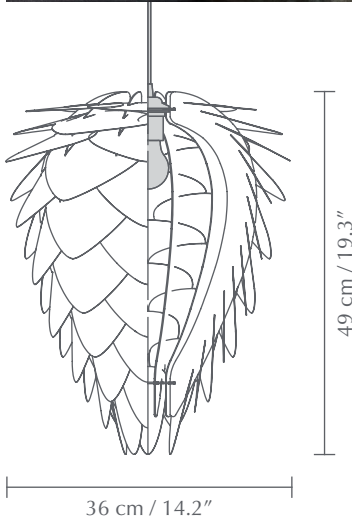

CONIA MEDIUM

Designed by UIMAGE Design Team

Pendant, floor and table lampshade
Comes with E26 / E27

Flip 180°

Unbreakable

DIMENSIONS
Ø: 36 cm / 14.2"
H: 49 cm / 19.3"

MATERIAL
Polypropylene and Polycarbonate

WEIGHT INCL. PACKAGING
1.1 kg / 2.4 Lb

LIGHT SOURCE
E26 / E27 - max 15W LED (not included)

PACKAGING
Gift box dimensions (W×H×D):
28.6 x 46.1 x 3 cm / 11.3 x 18.1 x 1.2"

ASSEMBLY TIME
15 min - video guide at umage.com

Available in a mini and medium size, the Conia lamp comes in a white, copper and brushed brass version. These could be used either as pendants, floor lamps, or table lamps, making these lamps versatile design pieces. Because the light bulb is not visible from any angle, these stylish lampshades are perfect for any height and any place in a home.