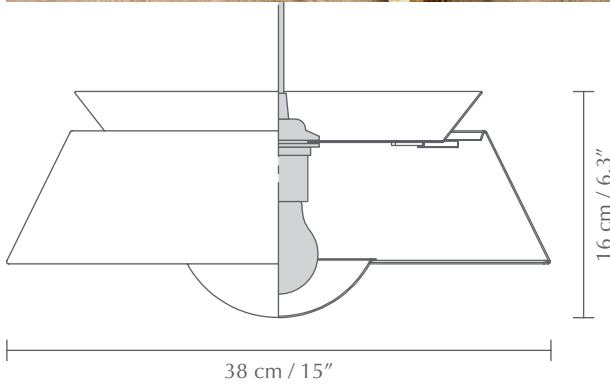

CUNA

Designed by UIMAGE Design Team

 Pendant lampshade
Compatible with E26 / E27

 **DIMENSIONS**
Ø: 38 cm / 15"
H: 16 cm / 6.3"

 **MATERIAL**
Steel and Acrylic

 **WEIGHT INCL. PACKAGING**
2 kg / 1,3 lb

 **LIGHT SOURCE**
E26 / E27 - max 15W LED (not included)

 **PACKAGING**
Gift box dimensions (W×H×D):
38.8 x 38.8 x 8.8 cm / 15.3 x 15.3 x 3.5"

 **ASSEMBLY TIME**
5 min - video guide at umage.com

 **MEDIA KIT**
Photos, 3D models, 2D drawings
Download at umagepress.com