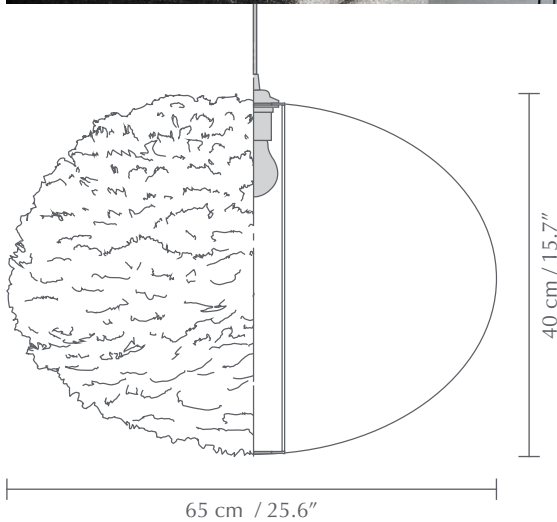

EOS LARGE

Designed by Soren Ravn Christensen

Pendant and floor lampshade
Compatible with E26 / E27

Flip 180°

Easily cleaned with hairdryer

Fire resistant

DIMENSIONS

Ø: 65 cm / 25.6"
H: 40 cm / 15.7"

MATERIAL

Approx 4500 goose feathers, paper and steel

WEIGHT INCL. PACKAGING

1.6 kg / 3.5 lb

LIGHT SOURCE

E26 / E27 - max 15W LED (not included)

PACKAGING

Box dimensions (W×H×D):
60.5 x 60.5 x 8 cm / 23.8 x 23.8 x 3.1"