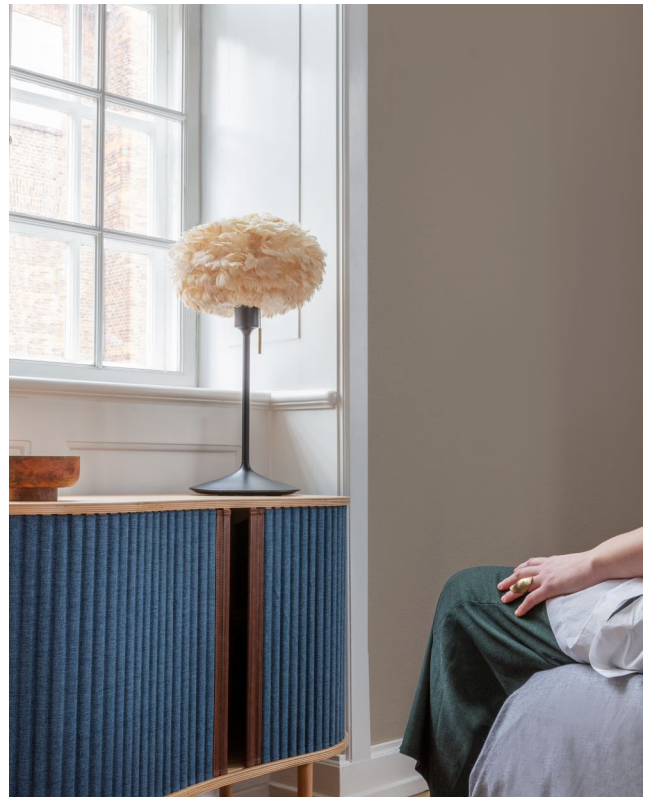

EOS MINI

Designed by Soren Ravn Christensen

MANY SHADES OF BEAUTY

The Eos lampshade draws its force and beauty from the earth tones of the Nordic landscape. A natural colour palette that creates a warm and welcoming atmosphere – this is the quintessence of the Eos family! With a neutral and harmonious colour, the Eos lampshade will perfectly suit any minimalist interior design, adding a sophisticated and elegant touch. Either in a modern living room or in a classic bedroom, this lampshade will bring a trendy yet timeless look and a soothing vibe to your space.

“The Eos blends with the room and brings out the best in it. It fits perfectly in a light environment without many impressions, with, for example, only earth colours or dark wooden tones”, explains Soren Ravn Christensen, Founder and Chief Creative Developer.

We take the story of Scandinavian design further than ever before by combining aesthetics, simplicity and functionality and infusing it with thoughtful craftsmanship and environmental care. Our designs are deeply rooted in the diverse urban landscape and raw nature surrounding our home in the heart of Copenhagen, Denmark. Having begun our journey in November 2008, we are celebrating our 10th anniversary this year by constantly growing and expanding the conventions around contemporary design.

Find more info on our website umage.com

RECOMMENDED ACCS.

Cord set	#4005 / #4006
Canopy	#4007 / #4008 / #4029 / #4030
Swag kit	#4009 / #4010
Tripod floor	#4011 / #4012 / #4015 / #4016
Tripod table	#4021 / #4022 / #4023 / #4024
Tripod base	#4053 / #4054 / #4055 / #4056
Cannonball	#4031 / #4032
Cannonball cluster 2	#4089 / #4091
Cannonball cluster 3	#4090 / #4092
Champagne floor	#4035 / #4036 / #4037 / #4038
Champagne table	#4045 / #4046 / #4050 / #4052
Willow single	#4110 / #4111 / #4132 / #4133
Willow double	#4130 / #4131 / #4134 / #4135
Willow mini	#4150 / #4151 / #4152 / #4153
Rosette	#4144 / #4145
Idea 6W 60 mm / 2.3" LED bulb	#4026
Idea 6W 80 mm / 3.1" LED bulb	#4033
Idea 2W 45 mm / 1.8" LED bulb	#4039
Idea 7W 60 mm / 2.3" LED bulb	#4041
Idea 7W 80 mm / 3.1" LED bulb	#4042
Idea 13W 70 mm / 2.8" LED bulb	#4136