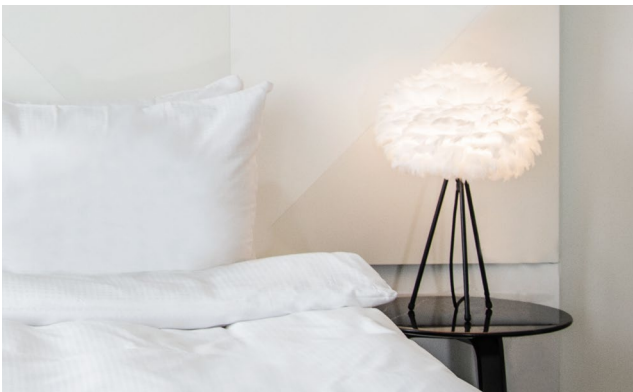

EOS MINI

Designed by Soren Ravn Christensen

Pendant, floor and table lampshade
Compatible with E26 / E27

Flip 180°

Easily cleaned with hairdryer

Fire resistant

DIMENSIONS

Ø: 35 cm / 13.8"
H: 20 cm / 7.9"

Colour variations

white

light grey

light brown

light rose

EOS MINI

Designed by Soren Ravn Christensen

MANY SHADES OF BEAUTY

The Eos lampshade draws its force and beauty from the earth tones of the Nordic landscape. A natural colour palette that creates a warm and welcoming atmosphere – this is the quintessence of the Eos family! With a neutral and harmonious colour, the Eos lampshade will perfectly suit any minimalist interior design, adding a sophisticated and elegant touch. Either in a modern living room or in a classic bedroom, this lampshade will bring a trendy yet timeless look and a soothing vibe to your space.