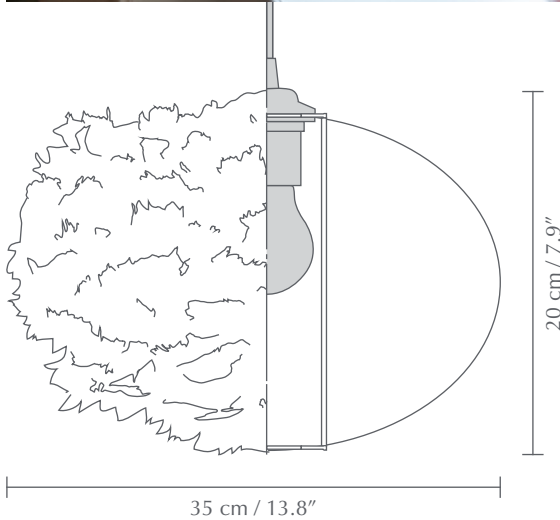

EOS MINI

Designed by Soren Ravn Christensen

Pendant, floor and table lampshade
Compatible with E26 / E27

Flip 180°

Easily cleaned with hairdryer

Fire resistant

DIMENSIONS

Ø: 35 cm / 13.8"
H: 20 cm / 7.9"

MATERIAL

Approx 900 goose feathers, paper and steel

WEIGHT INCL. PACKAGING

500 g / 1.1 lb

LIGHT SOURCE

E26 / E27 - max 15W LED (not included)

PACKAGING

Gift box dimensions (W×H×D):
29.3 x 29.3 x 6.8 cm / 11.5 x 11.5 x 2.7"