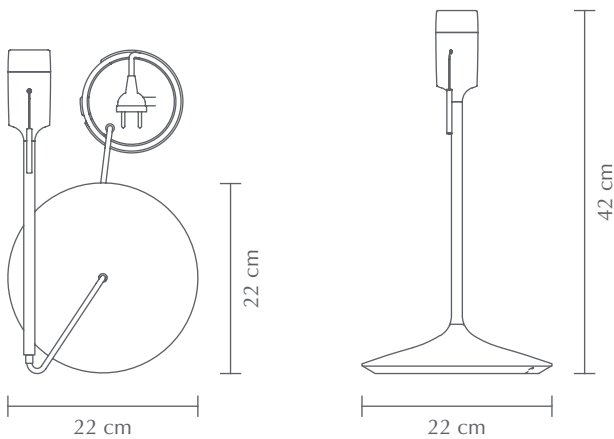

Colour variations

White

Black

Brushed steel

Brushed brass