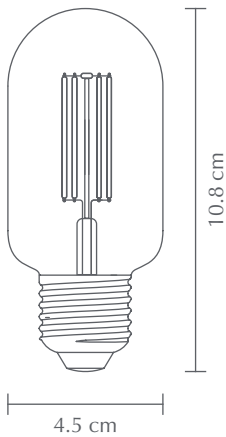

IDEA 2W 45 MM

Designed by UIMAGE Design Team

CE CERTIFICATION
CE (for indoor use)

DIMENSIONS
Ø: 4.5 cm
H: 10.8 cm

LIGHT SOURCE
E27 - 2W LED = 15W. 220-240V - 50 Hz - 2200 K
130 lm - 65 lm/W. RA: >90. Non-Dimmable. 25000 H

**NUMBER OF SWITCHING CYCLES BEFORE
PREMATURE LAMP FAILURE**
15000

TIME TO FULL BRIGHTNESS
< 2 sec

POWER FACTOR
0.85

**LUMEN MAINTENANCE FACTOR AT END OF
NOMINAL LIFE TIME**
0.7

PACKAGING
Gift box dimensions (Ø×H): 5.8 x 12.5 cm

MEDIA KIT
Photos, 3D models, 2D drawings
Download at umagepress.com

ORDERING INFORMATION
Idea 2W 45 mm LED bulb #4039

Download the UIMAGE Unfold at Home App to help you choose the perfect lamp

**UNFOLD
AT HOME**