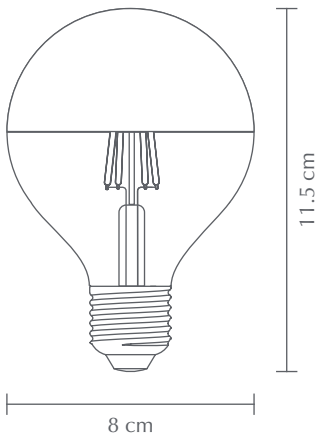

# IDEA 6W 80 MM

Designed by UIMAGE Design Team

**CE** CERTIFICATION  
CE (for indoor use)

**DIMENSIONS**  
Ø: 8 cm  
H: 11.5 cm

**LIGHT SOURCE**  
E27 - 6W LED = 53W. 220-240V - 50 Hz - 2700 K  
685 lm - 114 lm/W. RA: >80. Non-Dimmable. 15000 H

**NUMBER OF SWITCHING CYCLES BEFORE  
PREMATURE LAMP FAILURE**  
7500

**TIME TO FULL BRIGHTNESS**  
< 2 sec

**POWER FACTOR**  
0.52

**LUMEN MAINTENANCE FACTOR AT END OF  
NOMINAL LIFE TIME**  
0.7

**PACKAGING**  
Gift box dimensions (Ø×H): 8.8 x 13.1 cm