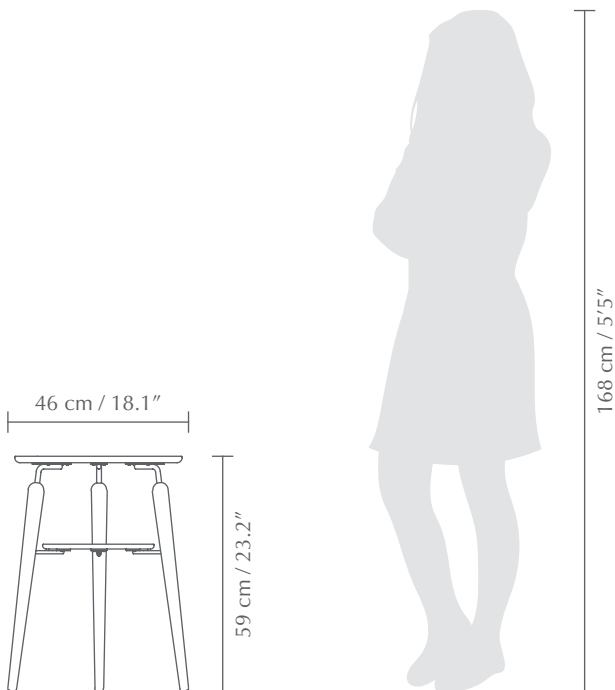

MY SPOT | SIDE TABLE

Designed by Jonas Søndergaard

UIMAGE

The specifications and dimensions are subject to change without notice. Document date: 10-10-2019 | info@umage.com | www.umage.com
Kongens Nytorv 15, DK-1050 Copenhagen K | +45 31 39 31 31 (tel) & 185 Wythe Ave 2FL, Brooklyn, NY 11249 | +1 646-790-7171 (tel)