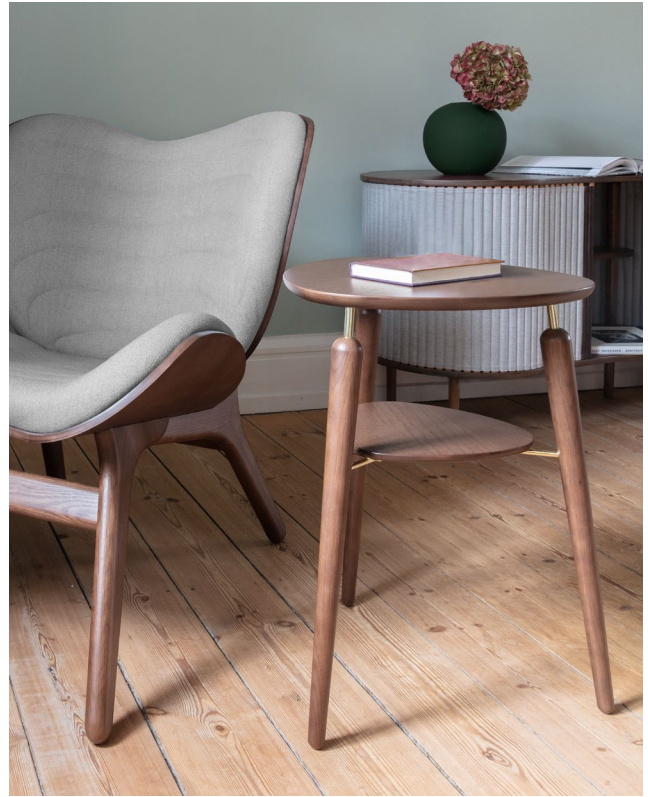

MY SPOT | SIDE TABLE

Designed by Jonas Søndergaard

UIMAGE

The specifications and dimensions are subject to change without notice. Document date: 10-10-2019 | info@umage.com | www.umage.com
Kongens Nytorv 15, DK-1050 Copenhagen K | +45 31 39 31 31 (tel) & 185 Wythe Ave 2FL, Brooklyn, NY 11249 | +1 646-790-7171 (tel)