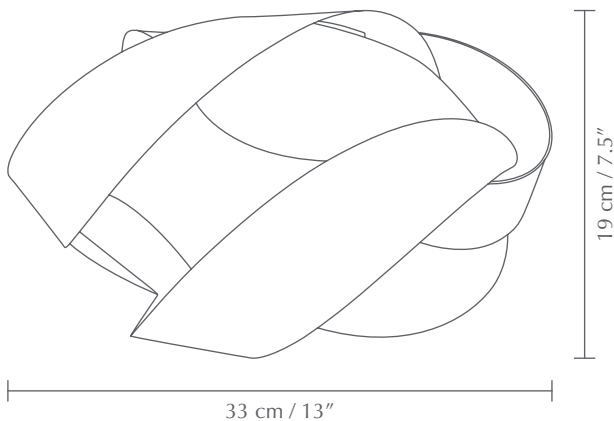

Colour variations

white

UIMAGE