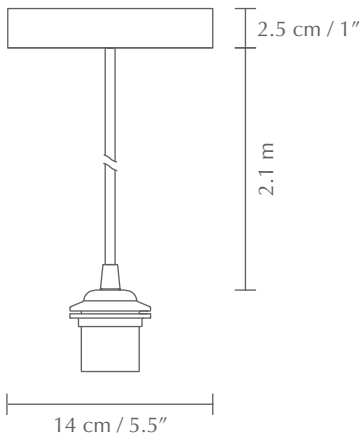

ROSETTE / CANOPY

Designed by UIMAGE Design Team

CERTIFICATION
CE (for indoor use)

DIMENSIONS
Ø: 14 cm / 5.5"
H: 2.5 cm / 1"

MATERIAL
2.1 m / 69" textile cord, a canopy and E27/E26 socket

WEIGHT INCL. PACKAGING
540 g / 1.2 lb

LIGHT SOURCE
E26 / E27 - max 15W LED

PACKAGING
Gift box dimensions (L x W x H):
16.6 x 9.3 x 16.6 cm / 6.5 x 3.7 x 6.5"

MEDIA KIT
Photos, 3D models, 2D drawings
Download at umagepress.com

ORDERING INFORMATION

Rosette / Canopy white
Rosette / Canopy black

EU #4144 / US #4007
EU #4145 / US #4008

Colour variations

white

black

UIMAGE