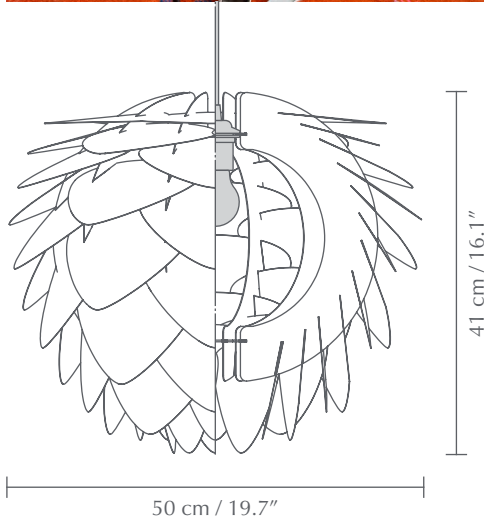

SILVIA MEDIUM

Designed by UIMAGE Design Team

 Pendant, floor and table lampshade
Comes with E26 / E27

 Flip 180°

 Unbreakable

DIMENSIONS
 Ø: 50 cm / 19.7"
H: 41 cm / 16.1"

MATERIAL
 Polypropylene and Polycarbonate

WEIGHT INCL. PACKAGING
 1.2 kg / 2.6 lb

LIGHT SOURCE
 E26 / E27 - max 15W LED (not included)

PACKAGING
 Gift box dimensions (W×H×D):
28.4 x 41.2 x 3 cm / 11.2 x 16.2 x 1.2"

ASSEMBLY TIME
 15 min - video guide at umage.com

Available in a mini and medium size, the Silvia lamp comes in a white, copper, steel and brushed brass version. These could be used either as pendants, floor lamps, or table lamps, making these lamps versatile design pieces. Because the light bulb is not visible from any angle, these stylish lampshades are perfect for any height and any place in a home.