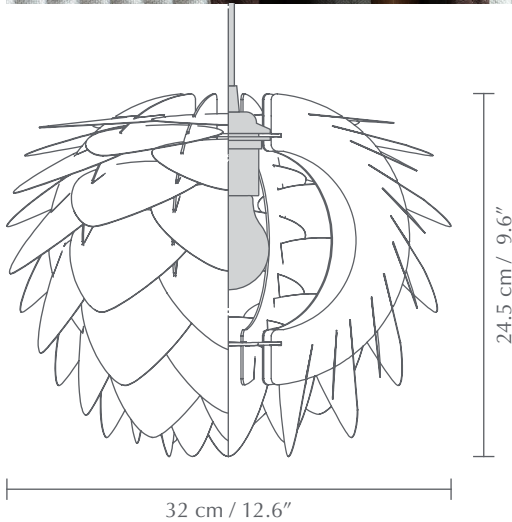

SILVIA MINI

Designed by UIMAGE Design Team

Pendant, floor and table lampshade
Comes with E26 / E27

Flip 180°

Unbreakable

DIMENSIONS

Ø: 32 cm / 12.6"
H: 24.5 cm / 9.6"

MATERIAL

Polypropylene and Polycarbonate

WEIGHT INCL. PACKAGING

620 g / 1.4 lb

LIGHT SOURCE

E26 / E27 - max 15W LED (not included)

PACKAGING

Gift box dimensions (W×H×D):
28.3 x 40.8 x 1.8 cm / 11.1 x 16.1 x 0.7"

ASSEMBLY TIME