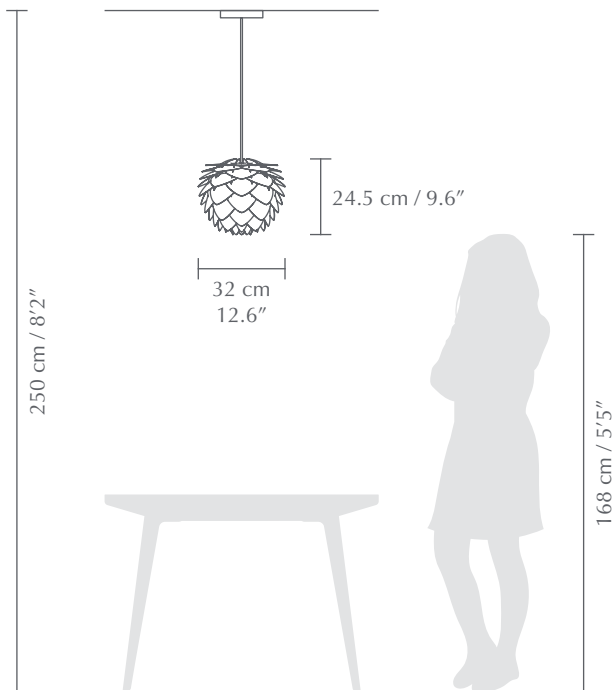

SILVIA MINI

Designed by UIMAGE Design Team

UIMAGE